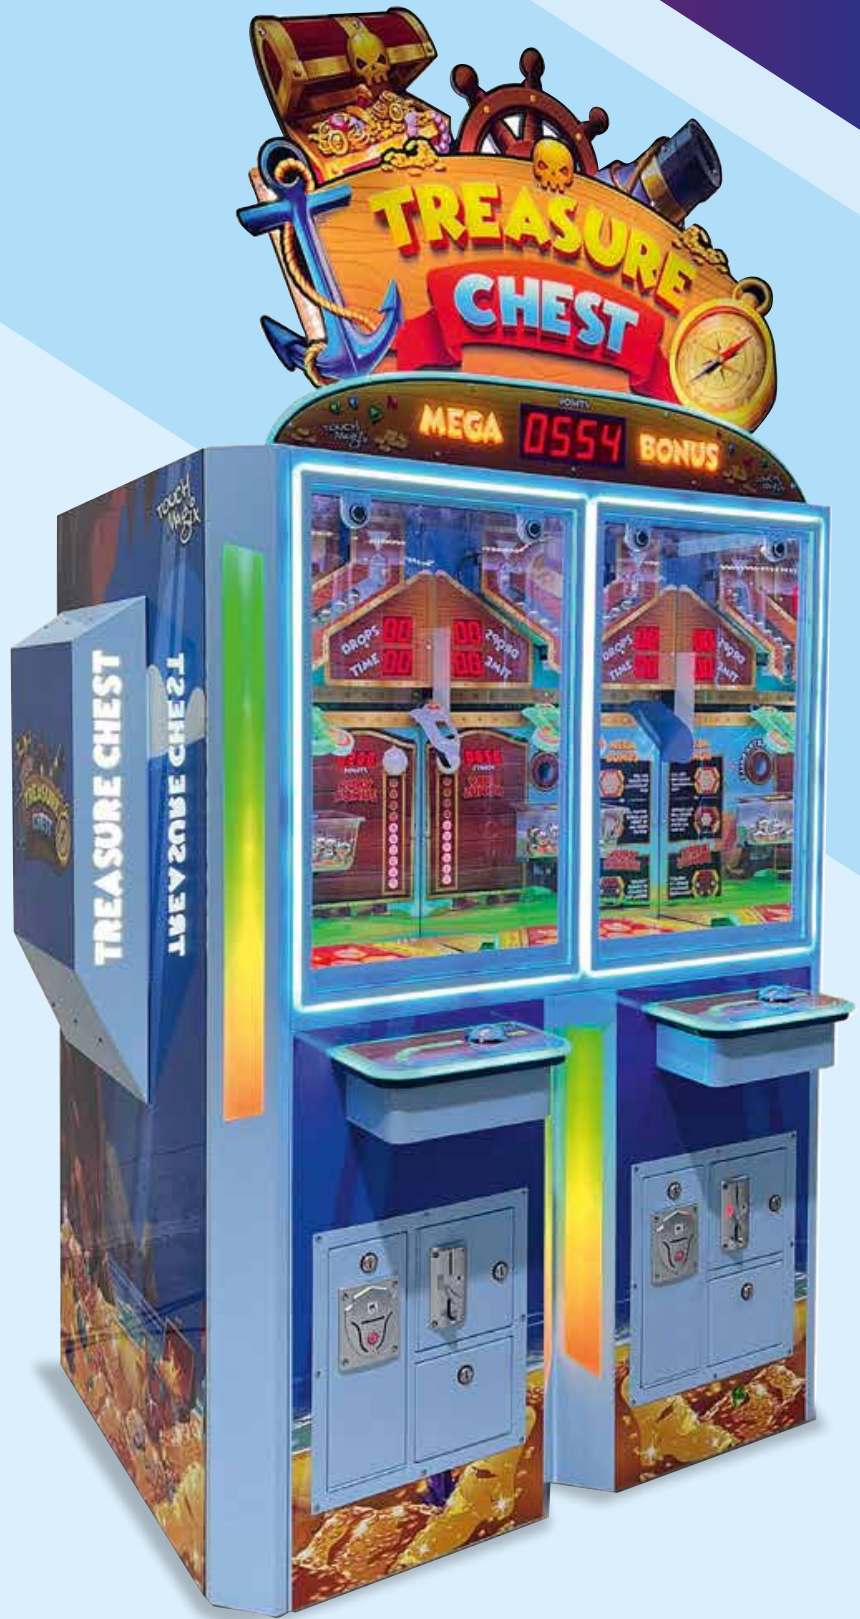

NEW

Your treasure hunt starts with a drop

REDEMPTION

- Two player positions
- Attractive cabinet design with captivating pirate themed artwork
- Operator adjustable payout with point system
- Tilt the treasure chest to fill up the playfield to win bonus
- Appeals to all the ages

INST. DIMENSIONS - 55" W X 42" D X 94" H
WEIGHT - 630 LBS

**Touch
MAGIX**

+1 (310) - 230-5083

sales@touchmagix.com www.touchmagix.com/arcade-games
TouchMagix Inc. 3524 Silverside Rd. Suite 35B, Wilmington, DE 19810, USA